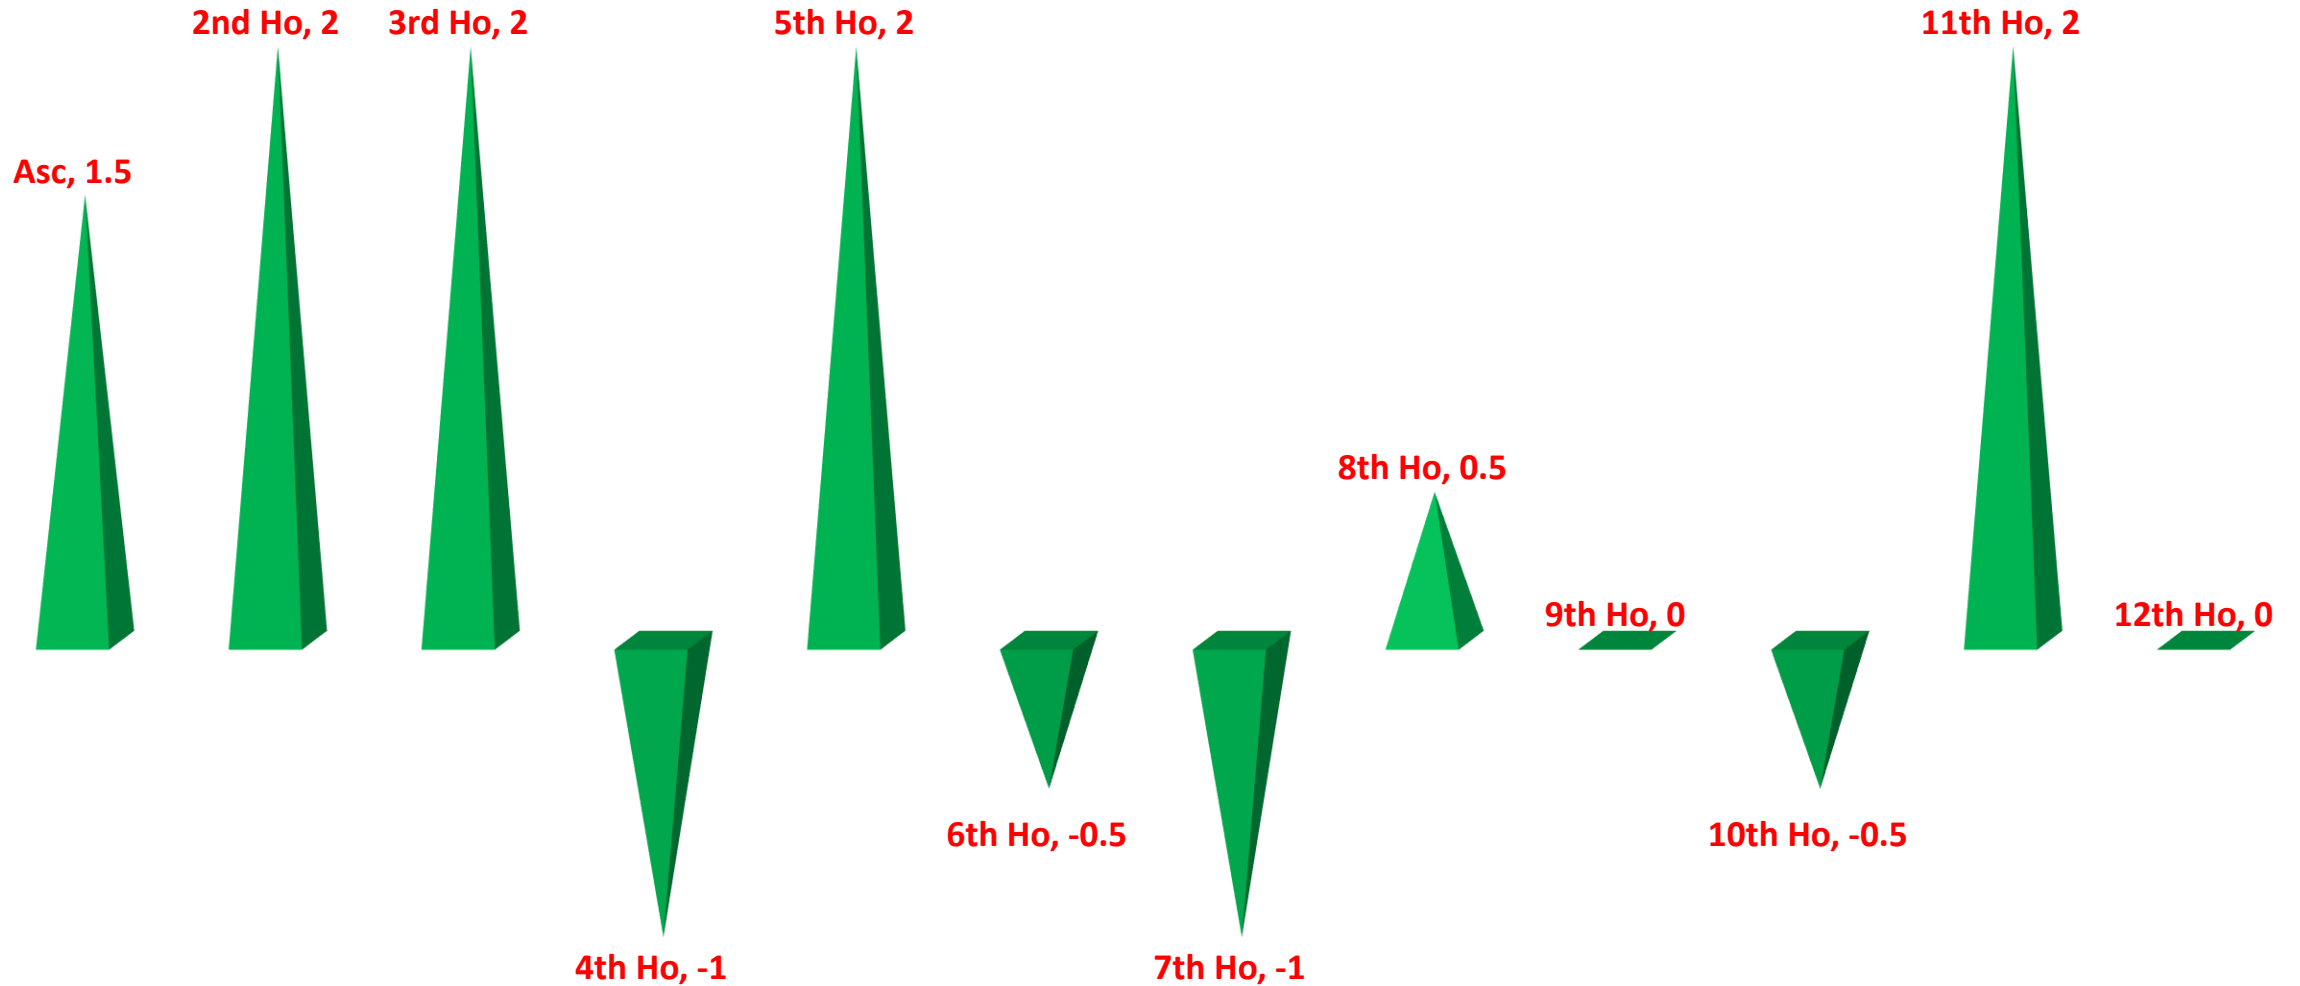

House	Somyas	1/5/9 L	Kruras	6/8/12 L
Ascendant	1	1	1	1
2nd House	2	2	2	1
3rd House	0	0	0	0
4th House	0	0	1	0
5th House	1	1	0	0
6th House	1	0	2	1
7th House	1	1	2	2
8th House	1	2	2	1
9th House	0	0	0	0
10th House	1	1	2	1
11th House	1	0	0	0
12th House	1	0	2	1

Dispositor	Exchange	Separative
0	1	2
0	1	2
1	0	0
0	0	1
1	0	0
0	0	2
0	0	3
0	0	2
0	0	0
0	0	2
1	0	0
0	0	1

Digbala	KaalBala
Digbala	
	Bali
Nirbala	
	Bali
	Bali
	Bali

- ☀️ Somya / Krura Planet **Analysis based on BPHS.**
- ☀️ Digbala / Kaalbala **Analysis Based on Varahamihira Calculation.**
- ☀️ Separative Planets **Calculation Based on J. N. Bhasin.**
- ☀️ Dispositor **Based on C.S. Patel.**

Conclusion : Benefic/Malefic Houses

Note : Houses That Score 0.5 Or Less Are Malefic.

Contact No. - +91 7991531097