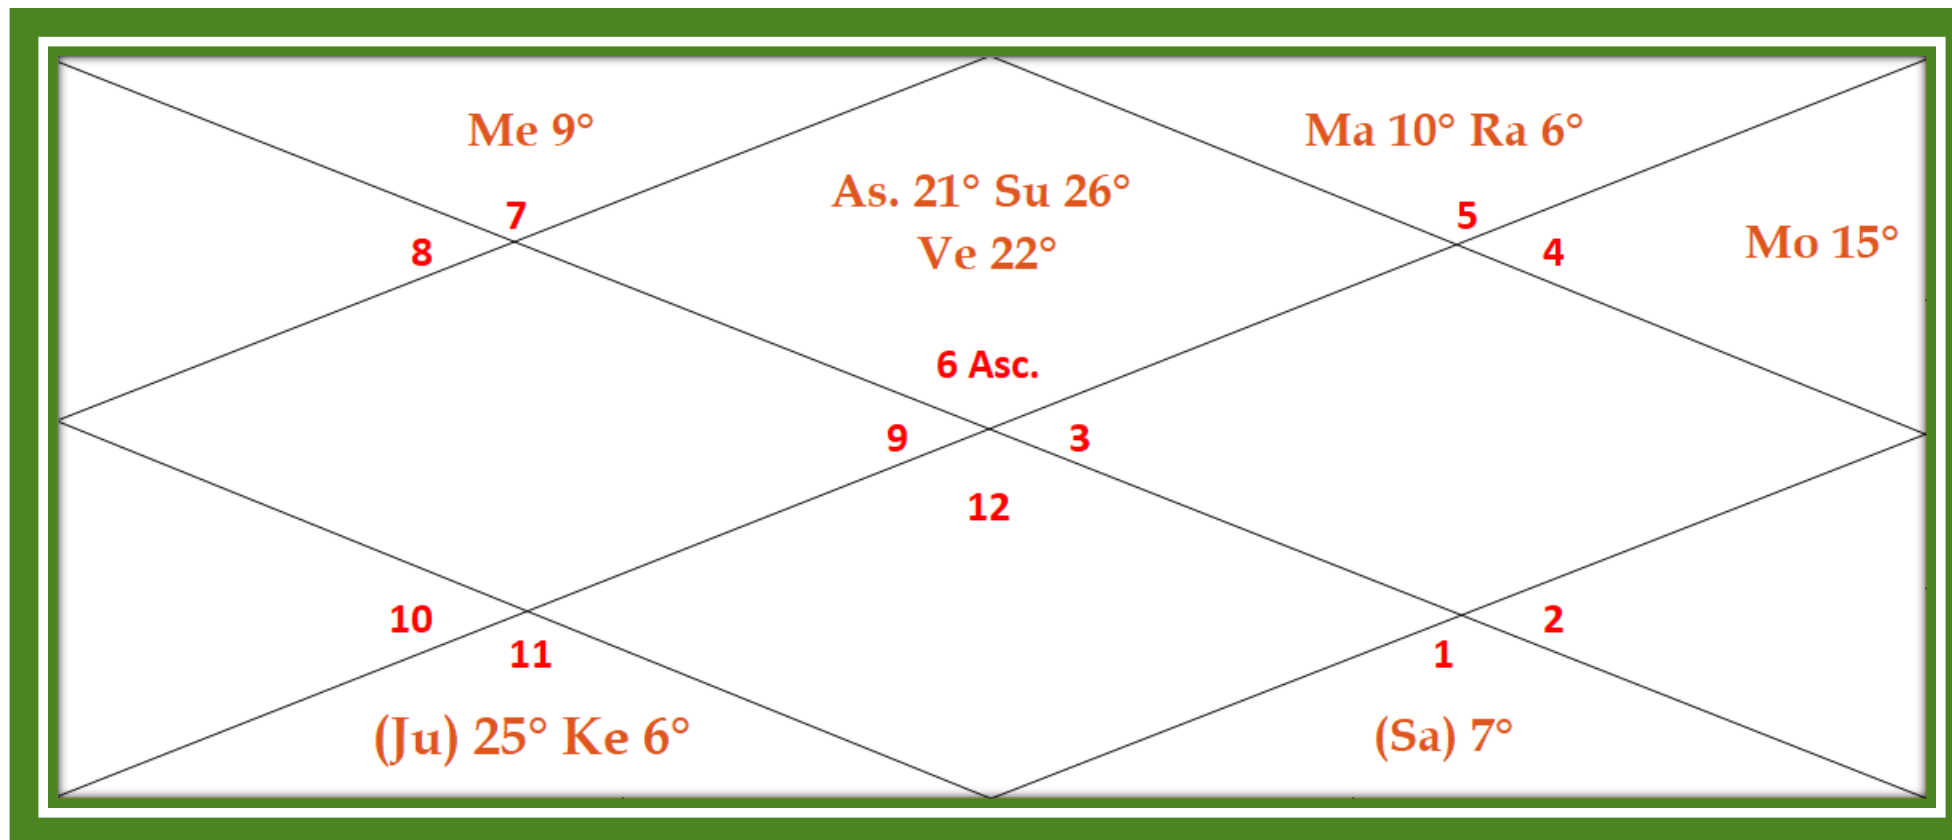

**GRAHA
LAKSHANAM**
RESOLVE THE PROBLEM BEFORE ITS ARRIVAL

Jataka Name :

Raj Yadav

Natal Chart

October 14, 1998
5:55:51
5:30:00 (East of GMT)
Amravati, India
77 E 45' 00", 20 N 56' 00"

Fixed Karma & Free Will